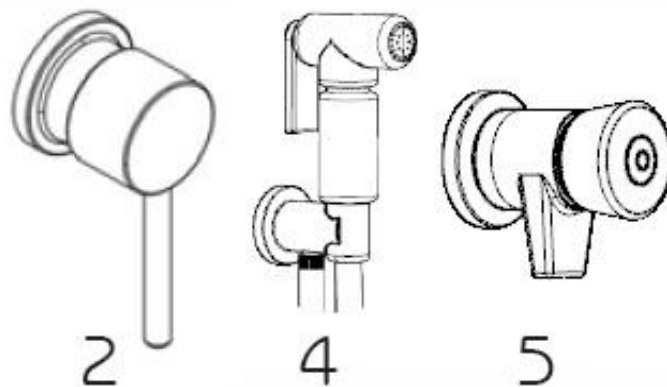

C.P.A.
S.R.L.

TRADITIONAL SHOWERS FUNNY YANG

Traditional showers Funny Yang features

- Made of high density polyethylene.
- The showers can be configured as desired with two types of water connections; with lateral connection or with floor connection.
- Weight: 7 Kg.

Code	Description
1040561	Traditional black Funny Yang shower with feet flushing
1040562	Traditional black Funny Yang shower with removable accessory

Dimensions

Components

Fanny Yang showers with feet flushing

Fanny Yang showers with removable accessory

456/5000

Note

The information contained in this document may change at the discretion of the editor, without notice, contextually to the changes of the product in question to this document: it will be the customer's responsibility when ordering to verify the persistent correspondence of the product to the information sheet.