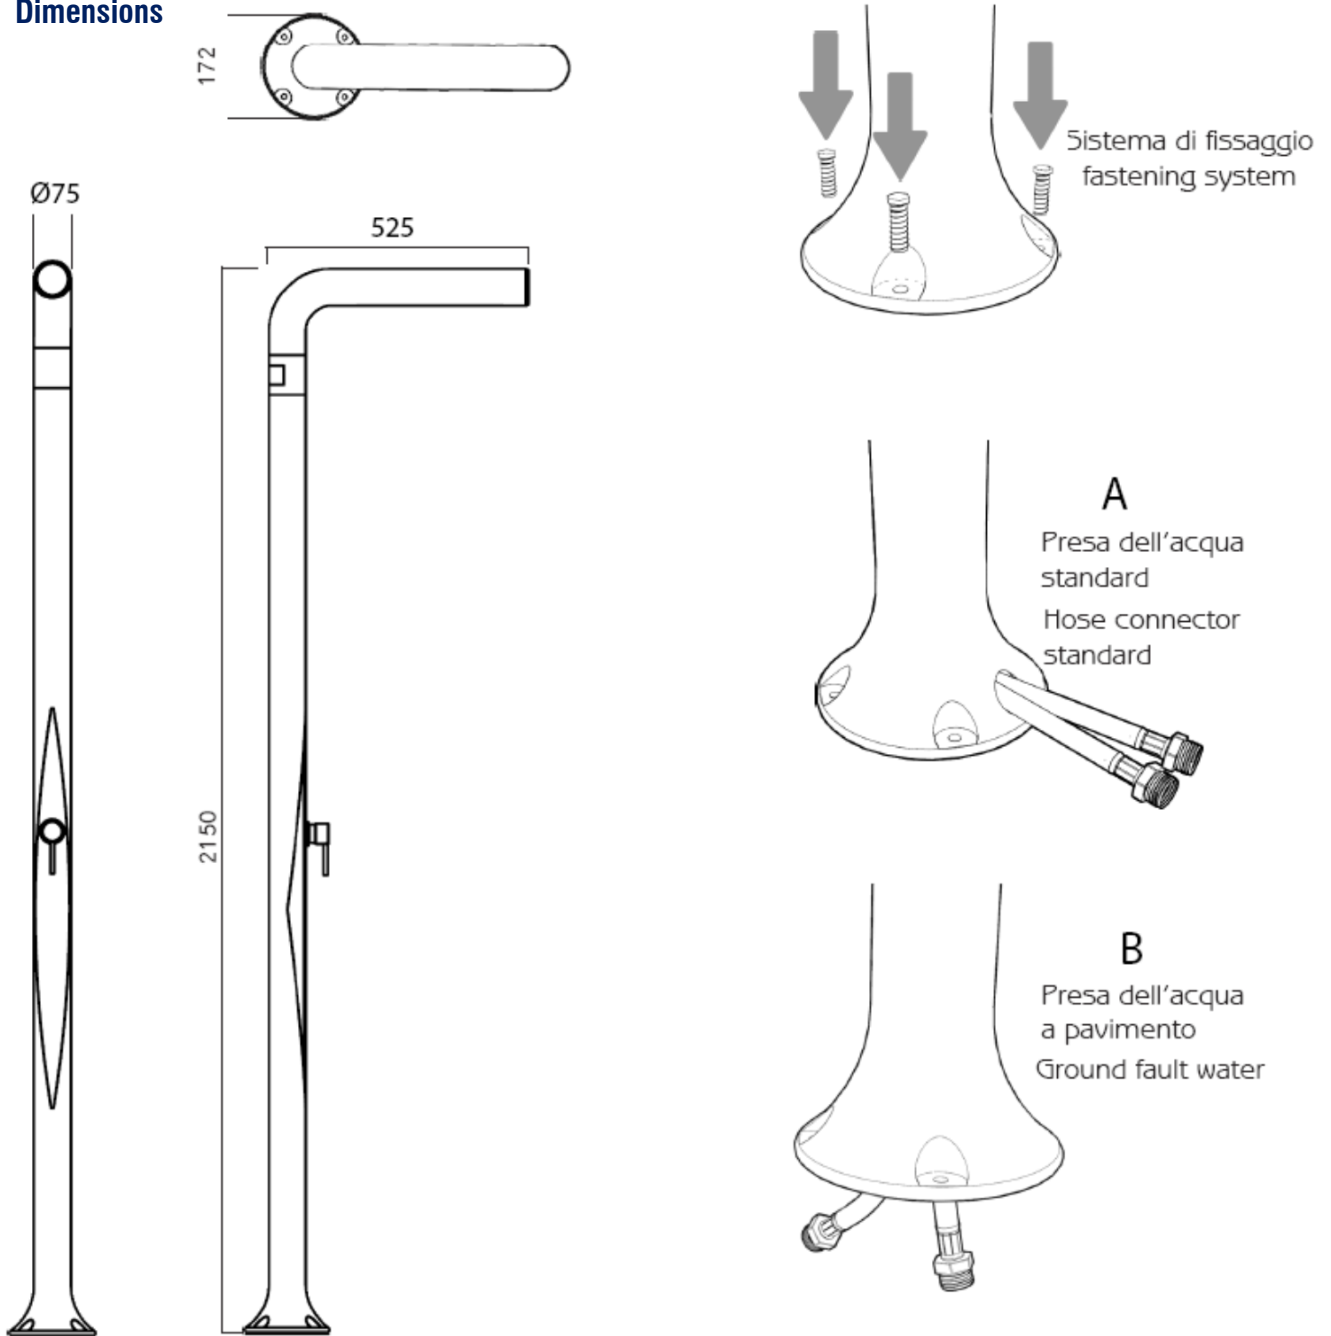

C.P.A.
S.R.L.

TRADITIONAL SHOWERS FUNNY YANG

Traditional showers Funny Yang features

- Made of high density polyethylene.
- The showers can be configured as desired with two types of water connections; with lateral connection or with floor connection.
- Weight: 7 Kg.

Code	Description
1040561	Traditional black Funny Yang shower with feet flushing
1040562	Traditional black Funny Yang shower with removable accessory

Dimensions

Components

Fanny Yang showers with feet flushing

Fanny Yang showers with removable accessory

456/5000

Note

The information contained in this document may change at the discretion of the editor, without notice, contextually to the changes of the product in question to this document: it will be the customer's responsibility when ordering to verify the persistent correspondence of the product to the information sheet.