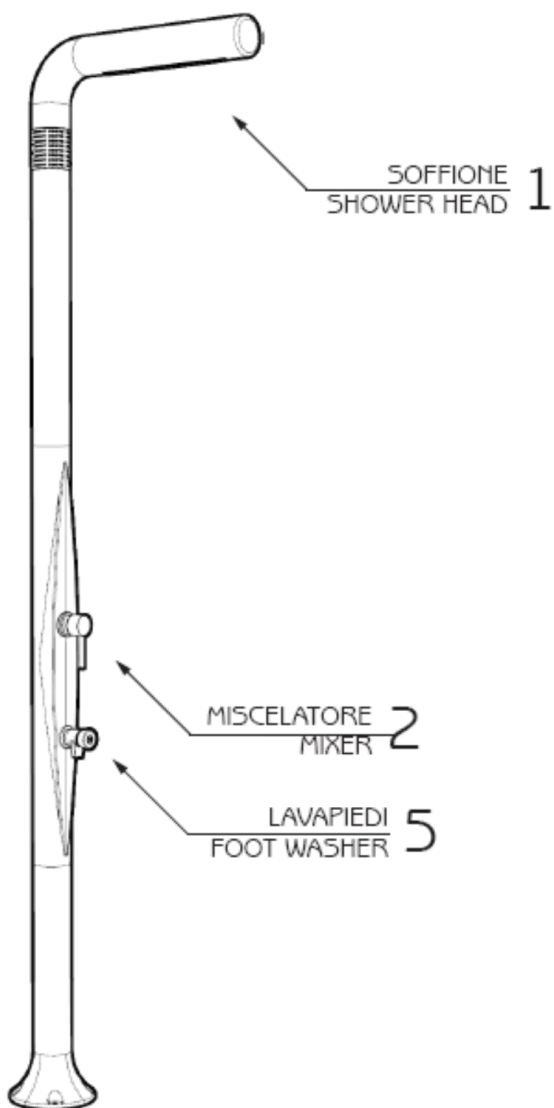

C.P.A.
S.R.L.

TRADITIONAL SHOWERS FUNNY YANG

Traditional showers Funny Yang features

- Made of high density polyethylene.
- The showers can be configured as desired with two types of water connections; with lateral connection or with floor connection.
- Weight: 7 Kg.

Code	Description
1040561	Traditional black Funny Yang shower with feet flushing
1040562	Traditional black Funny Yang shower with removable accessory

Dimensions

Components

Fanny Yang showers with feet flushing

Fanny Yang showers with removable accessory

456/5000

Note

The information contained in this document may change at the discretion of the editor, without notice, contextually to the changes of the product in question to this document: it will be the customer's responsibility when ordering to verify the persistent correspondence of the product to the information sheet.