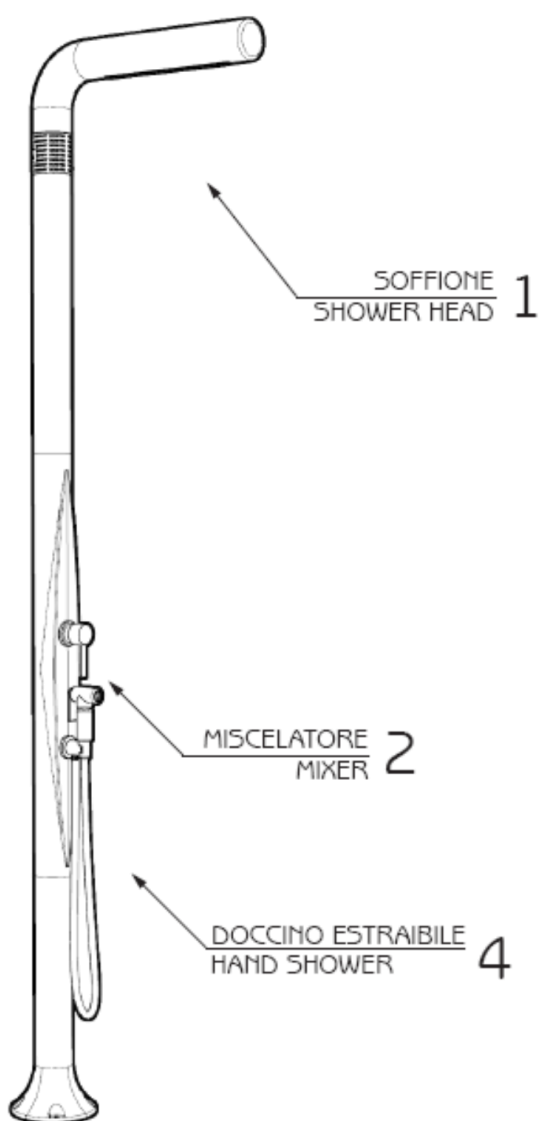

C.P.A.
S.R.L.

TRADITIONAL SHOWERS FUNNY YANG

Traditional showers Funny Yang features

- Made of high density polyethylene.
- The showers can be configured as desired with two types of water connections; with lateral connection or with floor connection.
- Weight: 7 Kg.

Code	Description
1040561	Traditional black Funny Yang shower with feet flushing
1040562	Traditional black Funny Yang shower with removable accessory

Dimensions

Components

Fanny Yang showers with feet flushing

Fanny Yang showers with removable accessory

456/5000

Note

The information contained in this document may change at the discretion of the editor, without notice, contextually to the changes of the product in question to this document: it will be the customer's responsibility when ordering to verify the persistent correspondence of the product to the information sheet.